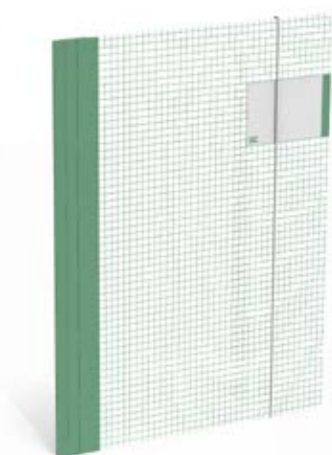

SPRING/SUMMER 2020

QC RETRO

TREND
RETRO PATTERNS

1. PEN CASE FLAT 32 CM

483447-1

Features: matt transparent PVC,
screen print, ziplock band

2. PEN CASE FLAT 23 CM

483454-1

2R 487124-1

4R 487803-1

Features: spine 2,5 cm,
translucent material

13. RING BINDER A4 MINI PP

2R 487148-1

4R 487810-1

Features: spine 2,5 cm,
translucent material

14. ELASTIC FILE FOLIO PP
487087-1
Features: translucent material