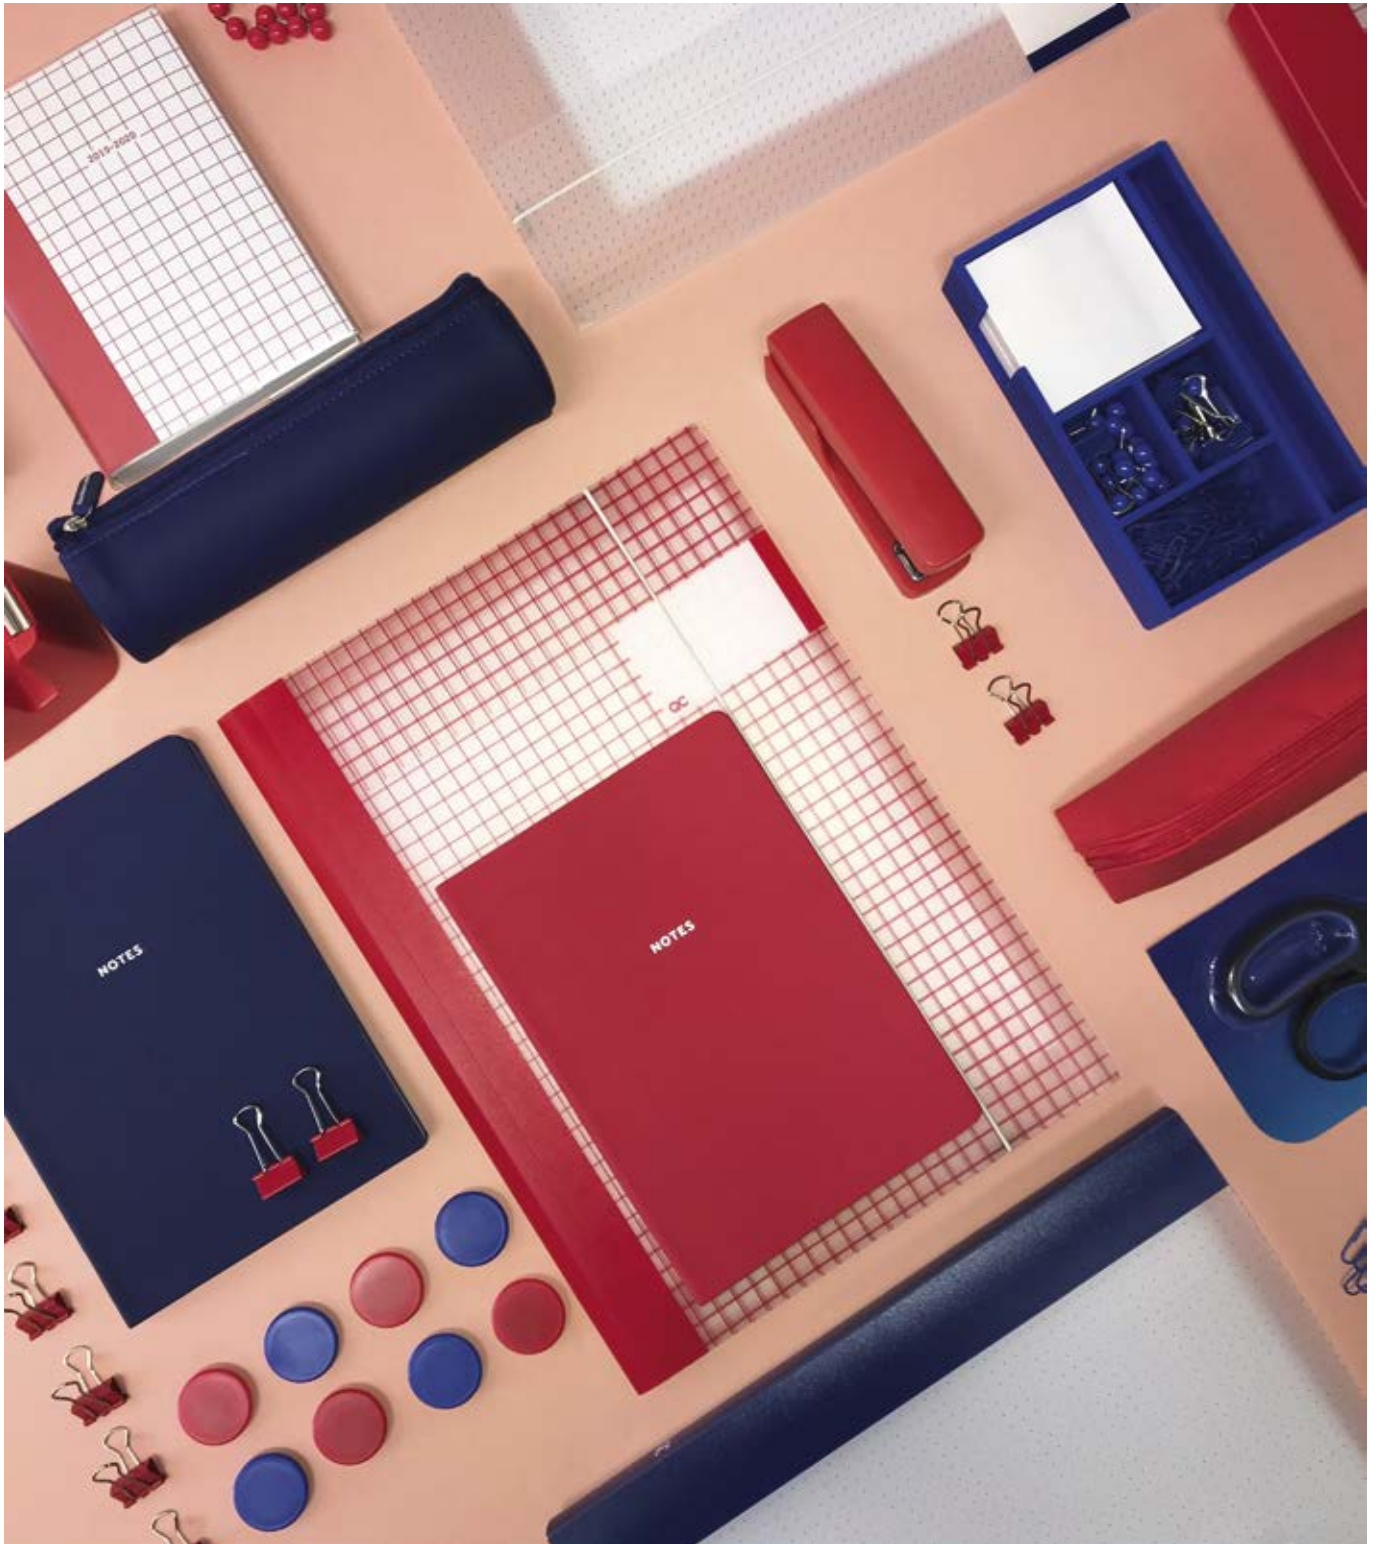

SPRING/SUMMER 2020

QC RETRO

TREND
RETRO PATTERNS

1. PEN CASE FLAT 32 CM

483447-1

Features: matt transparent PVC,
screen print, ziplock band

2. PEN CASE FLAT 23 CM

483454-1

Features: matt transparent PVC,
screen print, ziplock band

3. PEN CASE FLAT 23 CM

483461-1

Features: matt transparent PVC,
screen print, ziplock band

4. PEN CASE FLAT 23 CM

483478-1

Features: matt transparent PVC,
screen print, ziplock band