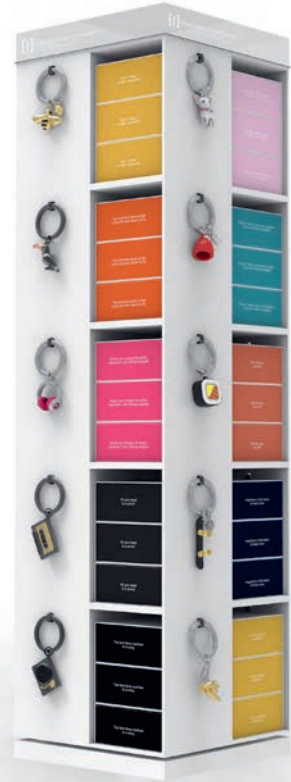

ED 2025

KEYRINGS & BOOKMARKS

distributed by

 **Lannoo
Graphics**

 **meta[l]morphose[®]**
BIG in miniature

01. MTMD30C | FLOORSTAND SPINNER DISPLAY KEYRING

CONTENT SPINNER - 28 DESIGNS x 6 PIECES
 DESIGNS OF YOUR CHOICE
 DIMENSIONS: H 205 x D 35 x W 35 cm

02. MTMD10 | COUNTER DISPLAY KEYRING MEDIUM

CONTENT DISPLAY - 20 DESIGNS x 6 PIECES
 DESIGNS OF YOUR CHOICE
 DIMENSIONS: H 80 x D 19 x W 19 cm

03. MTMD5 | COUNTER DISPLAY KEYRING SMALL

CONTENT DISPLAY - 12 DESIGNS x 6 PIECES
 DESIGNS OF YOUR CHOICE
 DIMENSIONS: H 48 x D 19 x W 19 cm