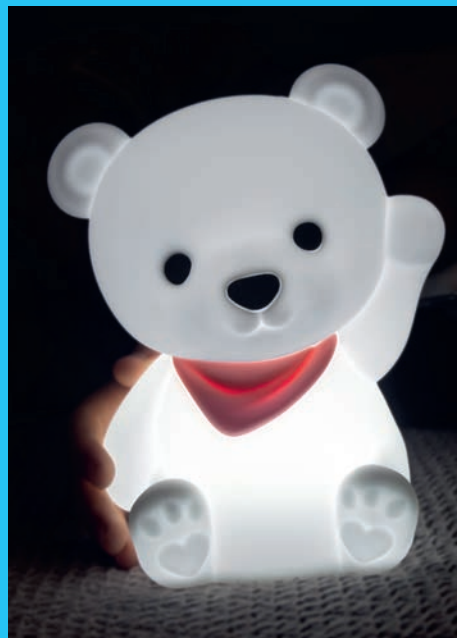

NORTHERN LIGHTS
PU: 6 | SU: EX | Size item: H 18,5 x D 13 x W 13 cm

NORTHERN LIGHTS
PU: 6 | SU: EX | Size item: H 18,5 x D 13 x W 13 cm

04. DHINK429-21 | NIGHTLIGHT SILICON - ELEPHANT MAYA

NORTHERN LIGHTS
PU: 6 | SU: EX | Size item: H 18,5 x D 13 x W 13 cm

05. DHINK434-21 | NIGHTLIGHT SILICON - CAT LULU

NORTHERN LIGHTS
PU: 6 | SU: EX | Size item: H 18,5 x D 13 x W 13 cm

06. DHINK436-21 | NIGHTLIGHT SILICON - TEDDYBEAR TOT

NORTHERN LIGHTS
PU: 6 | SU: EX | Size item: H 18,5 x D 13 x W 13 cm