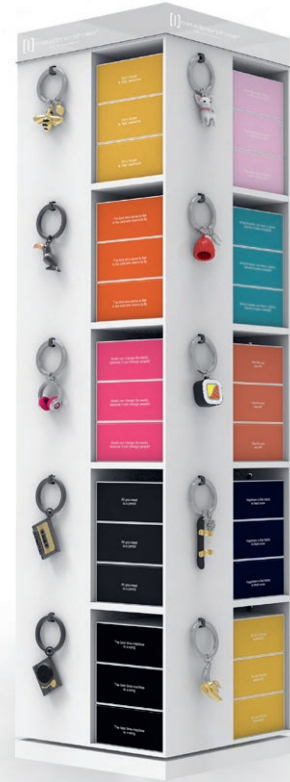

# KEYRINGS & BOOKMARKS

distributed by

 **Lannoo  
Graphics**

 **meta[m]morphose<sup>®</sup>**  
BIG in miniature

**01. MTMD30C | FLOORSTAND SPINNER DISPLAY KEYRING**

CONTENT SPINNER - 28 DESIGNS x 6 PIECES  
 DESIGNS OF YOUR CHOICE  
 DIMENSIONS: H 205 x D 35 x W 35 cm

**02. MTMD10 | COUNTER DISPLAY KEYRING MEDIUM**

CONTENT DISPLAY - 20 DESIGNS x 6 PIECES  
 DESIGNS OF YOUR CHOICE  
 DIMENSIONS: H 80 x D 19 x W 19 cm

**03. MTMD5 | COUNTER DISPLAY KEYRING SMALL**

CONTENT DISPLAY - 12 DESIGNS x 6 PIECES  
 DESIGNS OF YOUR CHOICE  
 DIMENSIONS: H 48 x D 19 x W 19 cm

# ON THE ROAD

**04. MTM221-01** | KEYRING RETRO RACER

PU: 6 | SU: EX  
Size item: 9,8 x 3,5 x 3,1 cm | Size packaging: 8 x 8 x 4 cm  
Red paint - black silicone - shiny chrome - shiny bullet

**05. MTM247-01** | KEYRING FORMULA RACER