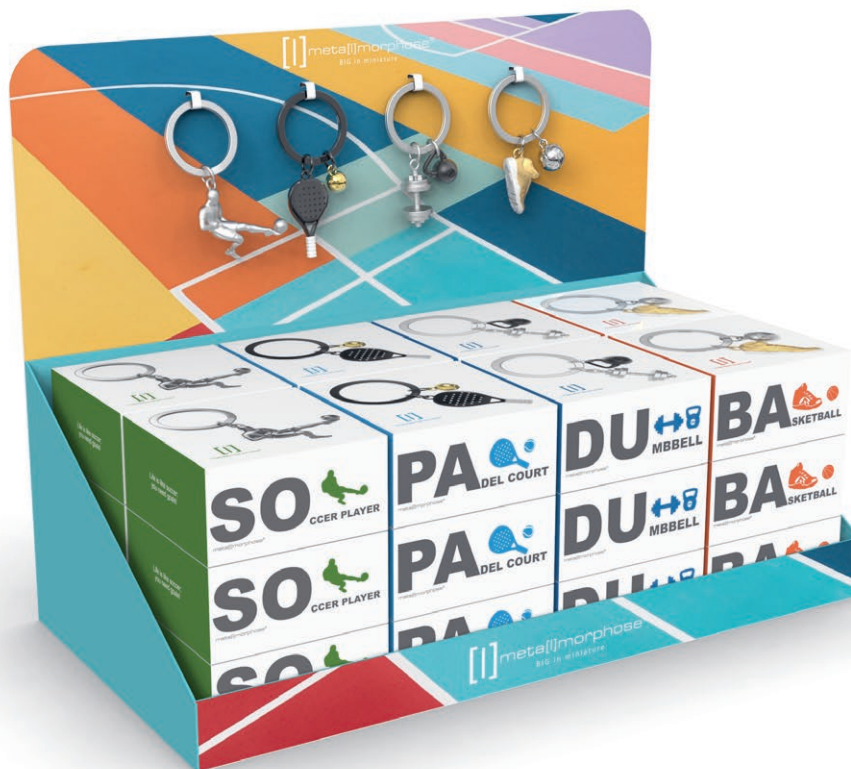

**61. MTM147-01 | KEYRING GOGGLES**

PU: 6 | SU: EX  
Size item: 7,2 x 4,1 x 1,6 cm | Size packaging: 8 x 8 x 4 cm  
Rainbow PVD plating - shiny chrome - black silicone - white paint

**62. MTM148-01 | KEYRING SNOW BOARD**

PU: 6 | SU: EX  
Size item: 9,3 x 3,5 x 1,6 cm | Size packaging: 8 x 8 x 4 cm  
Shiny chrome - pearl gold plated - black paint

**63. MTM151-01 | KEYRING SKIING**

PU: 6 | SU: EX  
Size item: 9,6 x 3,7 x 1,0 cm | Size packaging: 8 x 8 x 4 cm  
Shiny chrome - pearl gold plated

**64. MTMD21-S02LAN01 | KEYRING OLYMPIC SPORT**

PU: 1 | SU: EX

CONTENT DISPLAY - 4 DESIGNS x 6 PIECES | DESIGNS: RUNNTER ATHLETE - BICYCLE - GYMNAST - TENNIS RACKET  
DIMENSIONS: H 34 x D 16,8 x W 26,5 cm