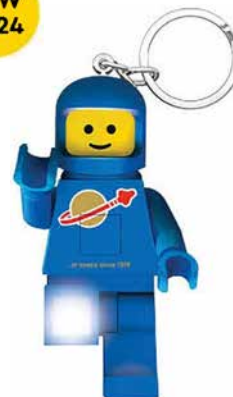

**NEW
2024**

11. LKE10H LEGO®
Minifigures™ Spaceman Blue
PU: 6