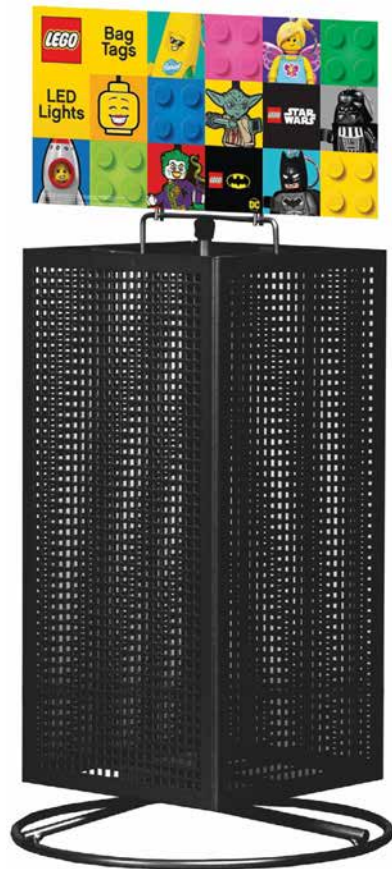

NEW
2025

30. LKE73H LEGO®
Minifigures™ Bunny Suit Guy
PU: 6

NEW
2025

31. LKE180H LEGO®
Minifigures™ Bunny Suit Guy brown
PU: 6

LEGO® Keychain Lights Spinner

- 4 sides
- Top Card: LHEADCS
- Single hook: NC25481-556
- 3 keyrings per hook
- 4 hooks per side

LEGO® Lights CDU

- NEW CDU construction; SUP (single use plastic) eliminated.
- Stadium seating style elevates each row for best product presentation.
- 21.5cm x 21.5cm x 23cm

LEGO® Lights CDU

- Classic mixed Key Light CDU – LEGO® Monster series 21.5cm x 21.5cm x 23cm