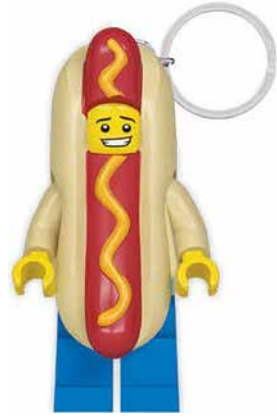

2. LKE119 LEGO®
Minifigures™ Hot Dog Man
PU: 6