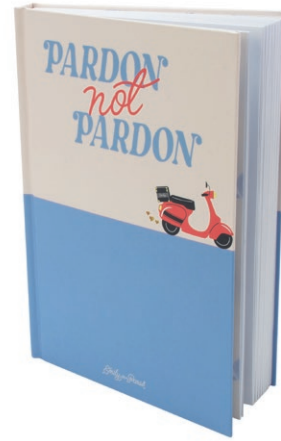

ED 2024

EMILY IN PARIS

distributed by

 **Lannoo
Graphics**

BlueSky
Studios
SINCE 2002

01. BSSEP711957 | PEN - 2PK QUOTE SET

PU: 1 | Minimum order quantity: 3
Size item: 15,5 x 4 x 1,8 cm
Tech Specs: 2 quote pens, 6 quotes per pen

02. BSSEP714668 | NOTEBOOK - A5 PREMIUM 120 PAGES

PU: 1 | Minimum order quantity: 3
Size item: 21 x 14,5 x 1,8 cm

03. BSSEP714576 | POUCH - PU FLAT

PU: 1 | Minimum order quantity: 3
Size item: 15,4 x 22 x 0,8 cm