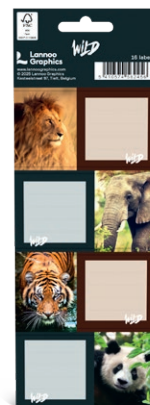

BACK TO SCHOOL 2025

WILD

**FSC®
CERTIFIED
PAPER
PRODUCTS**

**IT'S BETTER
TO BE WILD
THAN BORING**

**AN ANIMAL'S
EYES HAVE
THE POWER
TO SPEAK A
GREAT
LANGUAGE.**

**LOVE AND
CONSERVE OUR
WILDLIFE**

1. SCHOOL DIARY INTERNATIONAL

3. RING BINDER A4

2R: **561664** | 4R: **561466** | 23R: **561862**
 Features: spine 4,5 cm,
 glossy lamination

4. LEVER ARCH FILE

561992
 Spine: 8 cm
 Features: glossy lamination

5. ELASTIC FILE A4

562111
 Features: glossy lamination

6. SCHOOL LABELS

562456
 Features: set of 16 labels

*Interior languages: English, French, German, Dutch, Italian, Portuguese, Finnish, Spanish, Slovenian, Polish, Norwegian

7. BOOK WRAPPING PAPER

562289

Size: 100 x 70 cm
Features: 2 sheets

8. PEN CASE ROUND

563170 | Size: 23 cm

Features: polyester, heat transfer printing,
metal zipper puller

Kasteelstraat 97, 8700 Tielt, Belgium
T +32 (0) 51 42 42 11
www.lannoographics.com

BENELUX

lannoographics@lannoo.be