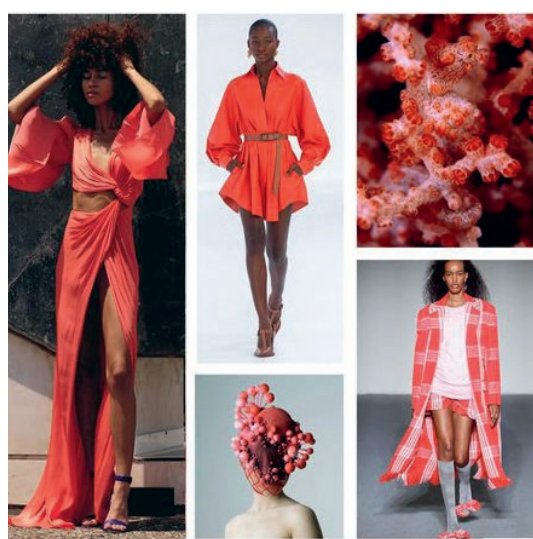

BACK TO SCHOOL 2025

QC COLOUR

**COLOUR IS
A POWER WHICH
DIRECTLY
INFLUENCES
THE SOUL**

<p>SUNSET CORAL 009 — 58 — 31</p>	<p>RAY FLOWER 037 — 82 — 32</p>
<p>AQUATIC AWE 086 — 70 — 25</p>	<p>TRANSCENDENT PINK 021 — 80 — 08</p> <p>FUTURE DUSK 129 — 35 — 18</p>